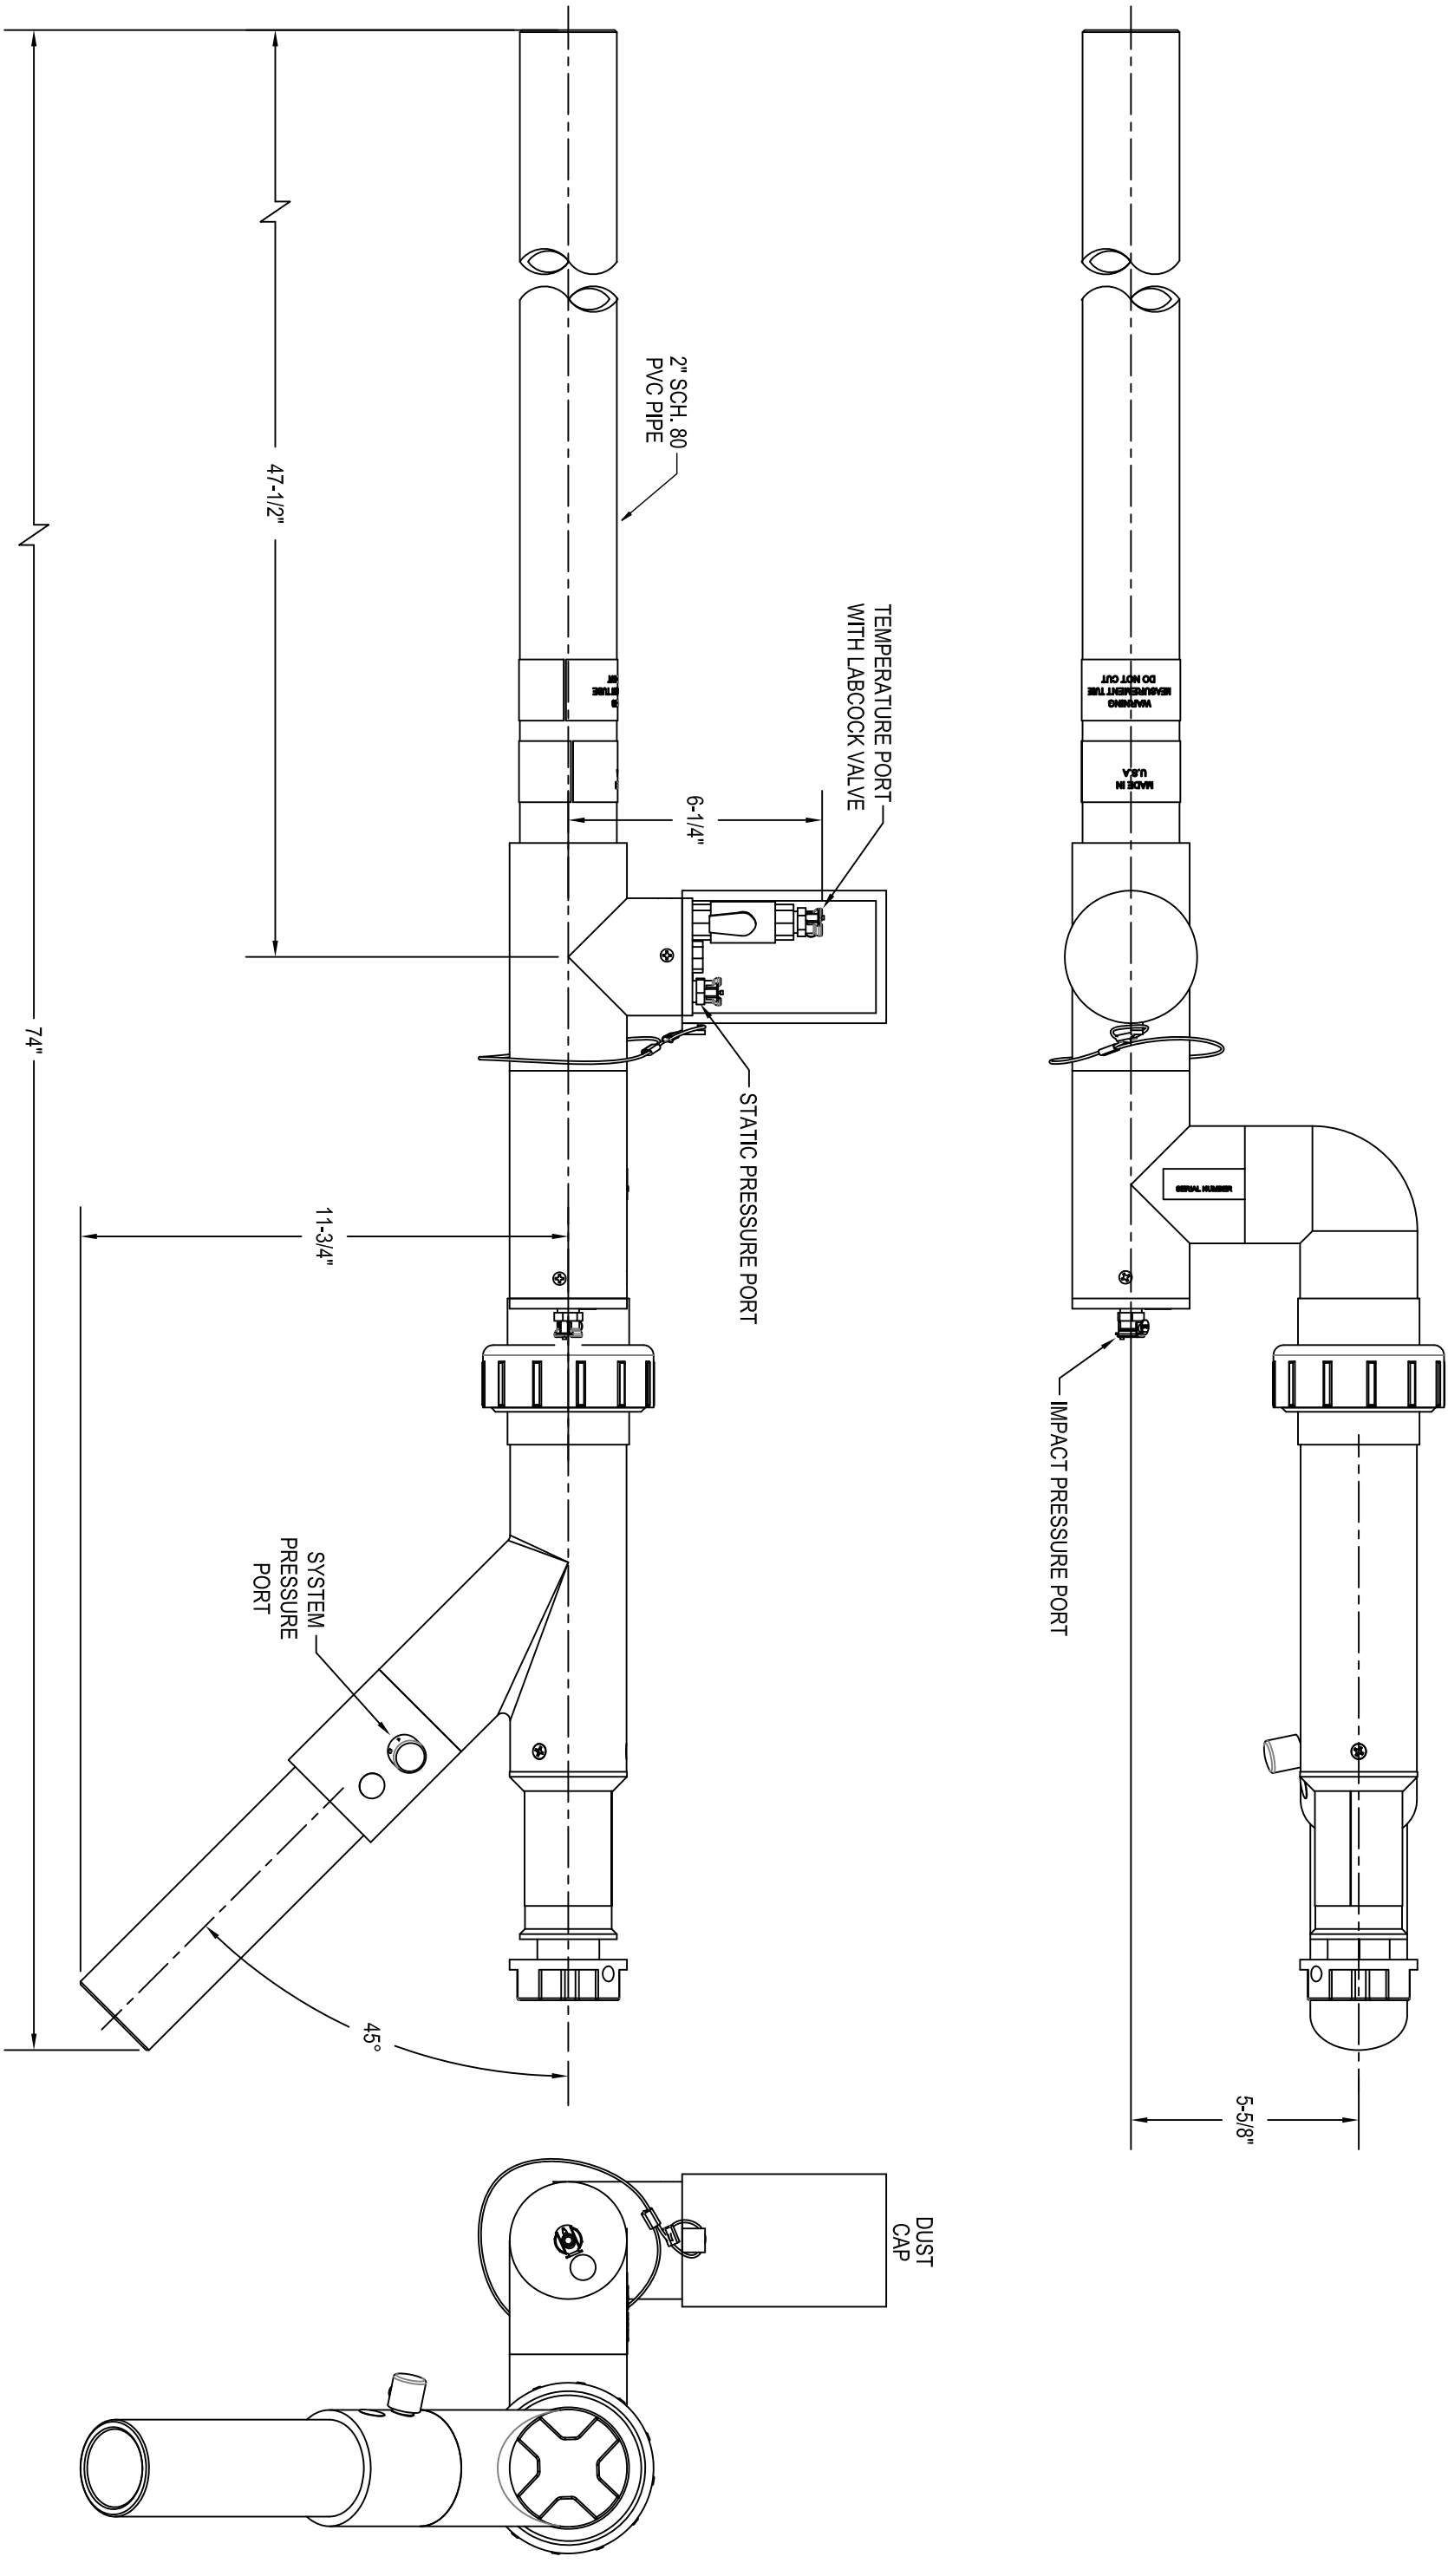

Accu-Flo Wellhead, 2" Horizontal PVC with 2" Exact-Flo Valve, Quick Connect for Static and Impact Pressure and Labcock Valve for Temperature.

		794-995-2547 794-995-1170 800-624-2026 WWW.QEDENV.COM		-US HEADQUARTERS -FAX -NORTH AMERICA TOLL FREE -WEB PAGE	
TOLERANCES UNLESS OTHERWISE SPECIFIED FRACTIONAL : 5" ANGULAR : .005 DECIMAL : .01 HOLE : .005 FINISH : .0005	APPROVALS DRAWN : JENNY RAMIREZ DESIGNER : JENNY RAMIREZ CHECKED : JENNY RAMIREZ APPROVED : JENNY RAMIREZ	DATE 12-20-18 12-20-18 12-20-18 12-20-18	TITLE AF020-H-E2-Q DRAWING No. 606326 SCALE SEE NOTE	REV - 1 OF 1	SHEET 1 OF 1

SCALE 1 = 4