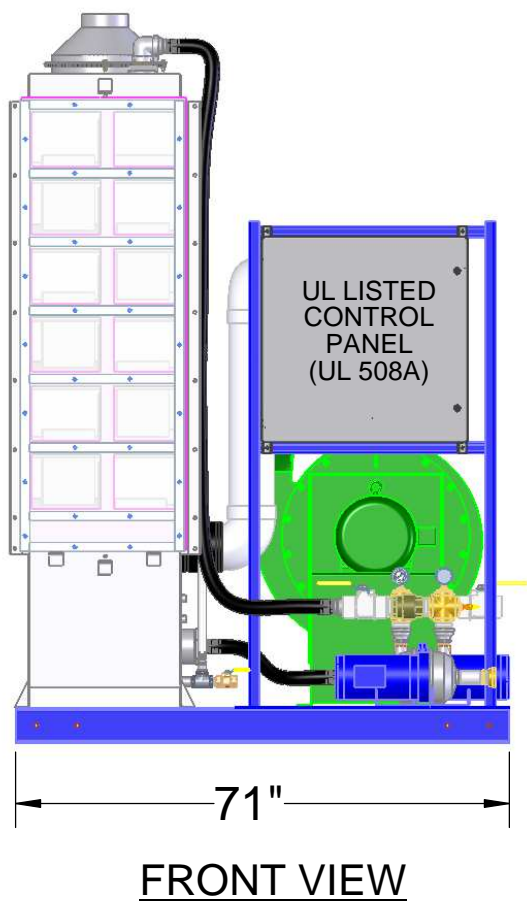

**EZ-12.6SS (AIR STRIPPER ONLY)**

FOR MORE SPECIFICATIONS CLICK ON:

[http://www.qedenv.com/Products/Airstrippers\\_VOC\\_Removal/Air\\_Stripper\\_Specifications/](http://www.qedenv.com/Products/Airstrippers_VOC_Removal/Air_Stripper_Specifications/)

NOT TO SCALE

**NOT FOR CONSTRUCTION, FOR REFERENCE ONLY**