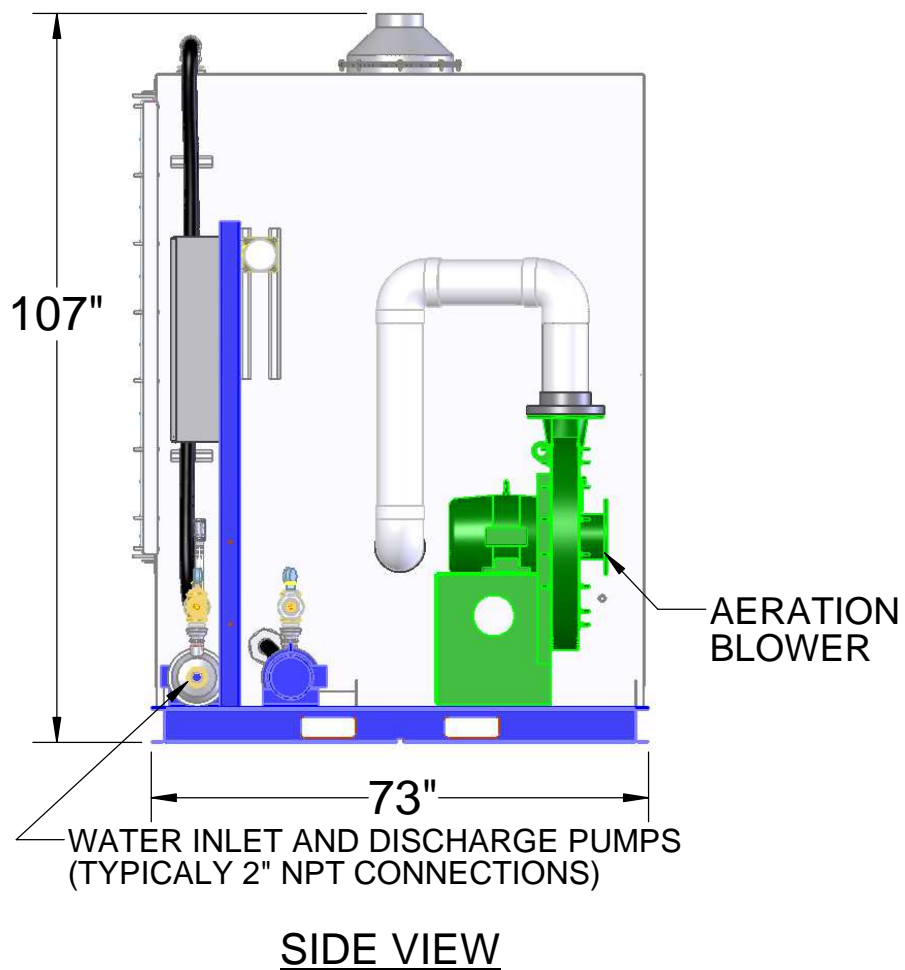

**EZ-12.6SS (AIR STRIPPER ONLY)**

FOR MORE SPECIFICATIONS CLICK ON:

[http://www.qedenv.com/Products/Airstrippers\\_VOC\\_Removal/Air\\_Stripper\\_Specifications/](http://www.qedenv.com/Products/Airstrippers_VOC_Removal/Air_Stripper_Specifications/)

## EZ-12.6SS

EXAMPLE OF A SKID SYSTEM WITH CONTROL PANEL, PUMPS, AND BLOWER CONTACT QED FOR INFORMATION ON ALL OPTIONS.

NOT TO SCALE

*NOT FOR CONSTRUCTION, FOR REFERENCE ONLY*